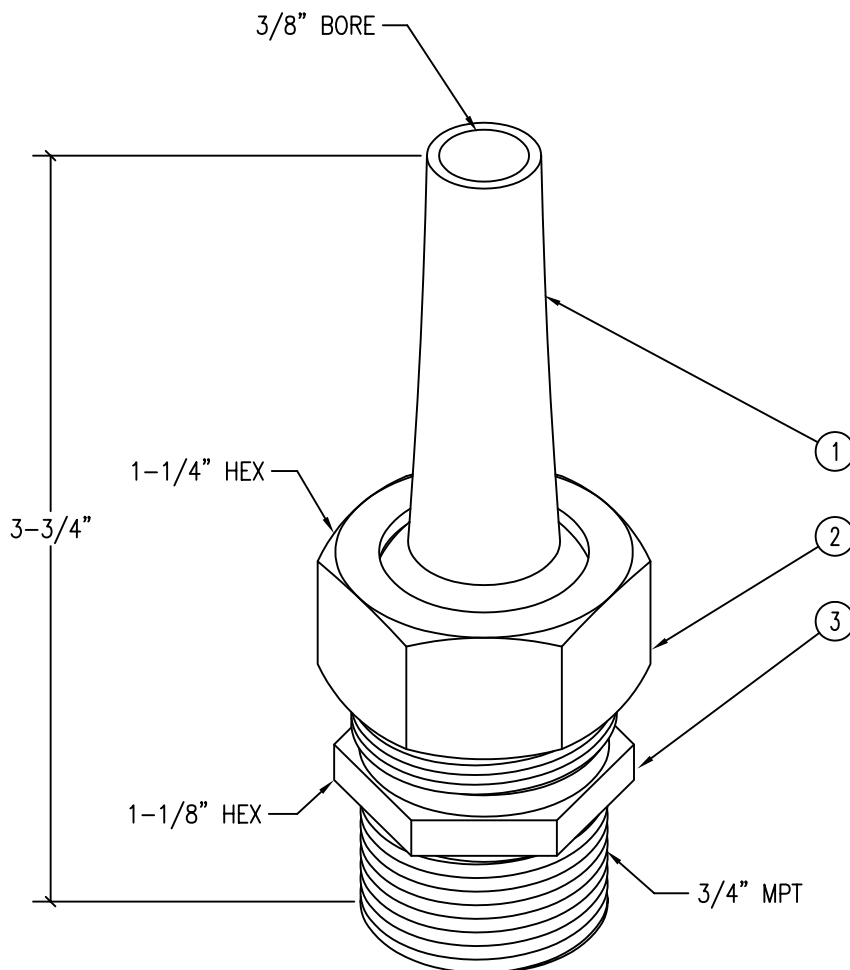

SPECIFICATIONS:

JS375. 3/8" BRASS SMOOTH BORE JET - All brass precision machined construction with 3/4" MPT inlet with swivel joint to make perfect vertical adjustment possible.

JET FLOW CHART:

HT.	2'	4'	6'	8'	10'	15'	20'	30'	HT.
JS375	3.5	5.0	7.0	10.0	11.0	13.0	15.0	19.0	GPM
	4'	6'	9'	12'	15'	21'	28'	43'	TDH

PARTS LIST:

ITEM	QTY.	DESCRIPTION
①	1	SMOOTH BORE JET BRASS
②	1	SWIVEL COLLAR BRASS
③	1	SWIVEL BASE/ADAPTER BRASS

JS375

3/8" Adjustable Smooth Bore Jet

5500 N.W.22 AVE. FT. LAUDERDALE, FL 33309

PHONE: 1-800-777-4255 * 1-305-484-8530