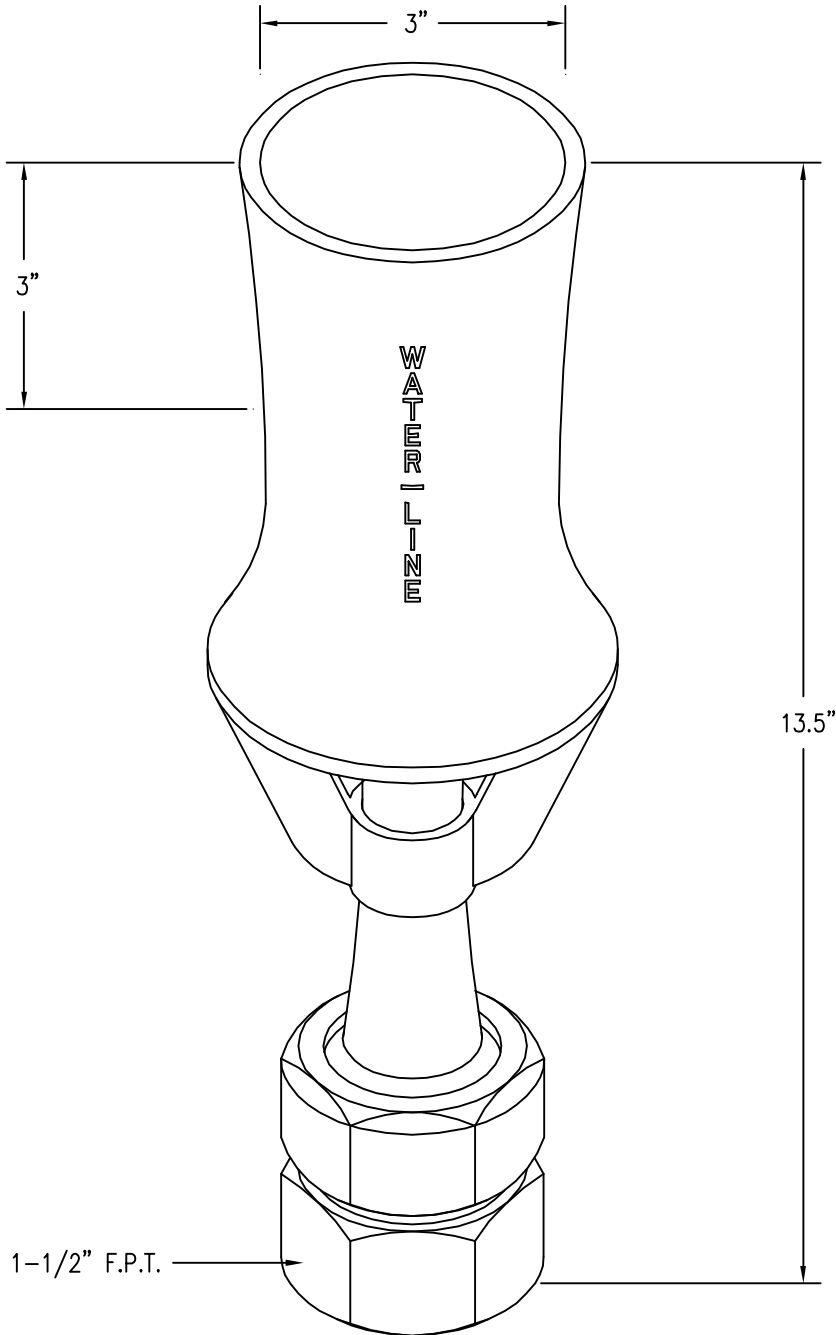

# SPECIFICATIONS:

JC300 CAST BRONZE AND BRASS CASCADE JET – features a heavy 3" discharge and a 1-1/2" FPT inlet with swivel joint for angle adjustment. Optional items include a 1-1/2" brass balancing valve, a 1-1/2" brass close nipple, a 1-1/2" brass riser nipple, and a 1-1/2" brass coupling.

# FLOW DATA:

HEIGHT	GPM	TDH
2'	23	8
4'	35	20
6'	43	34
8'	50	45
10'	55	54