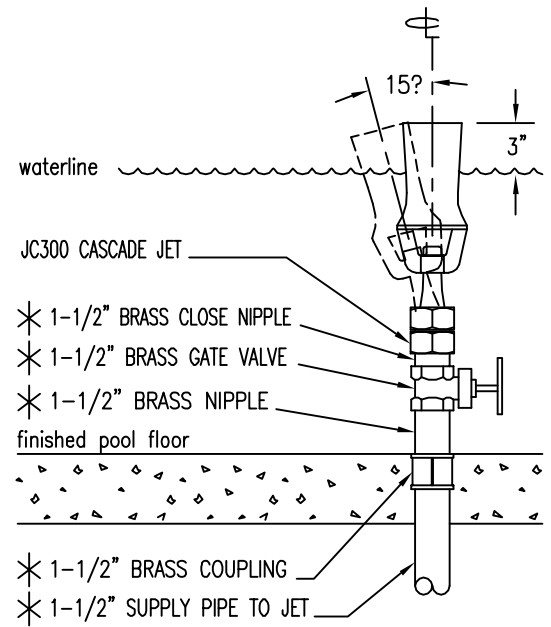

# SPECIFICATIONS:

JC300 CAST BRONZE AND BRASS CASCADE JET – features a heavy 3" discharge and a 1-1/2" FPT inlet with swivel joint for angle adjustment. Optional items include a 1-1/2" brass balancing valve, a 1-1/2" brass close nipple, a 1-1/2" brass riser nipple, and a 1-1/2" brass coupling.

# FLOW DATA:

HEIGHT	GPM	TDH
2'	23	8
4'	35	20
6'	43	34
8'	50	45
10'	55	54

# JC300