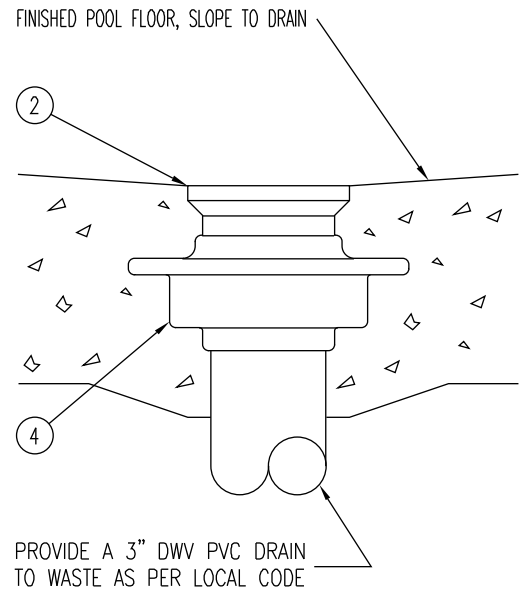

SPECIFICATIONS:

PD300 3" FLOOR DRAIN FITTING - features cast iron base adapter with bottom tapped 3" FPT, cast bronze adjustable floor fitting and precision machined plug with o-ring seal.

EXPLODED VIEW

PARTS LIST:

ITEM	QTY.	DESCRIPTION
①	1	3" DRAIN PLUG STAINLESS STEEL
②	1	3" DRAIN BASE ADAPTER NICKEL-BRONZE
③	1	O-RING SEAL, 3" NOM. BUNA RUBBER
④	1	3" FPT DRAIN BASE CAST-IRON

TYPICAL INSTALLATION DETAIL