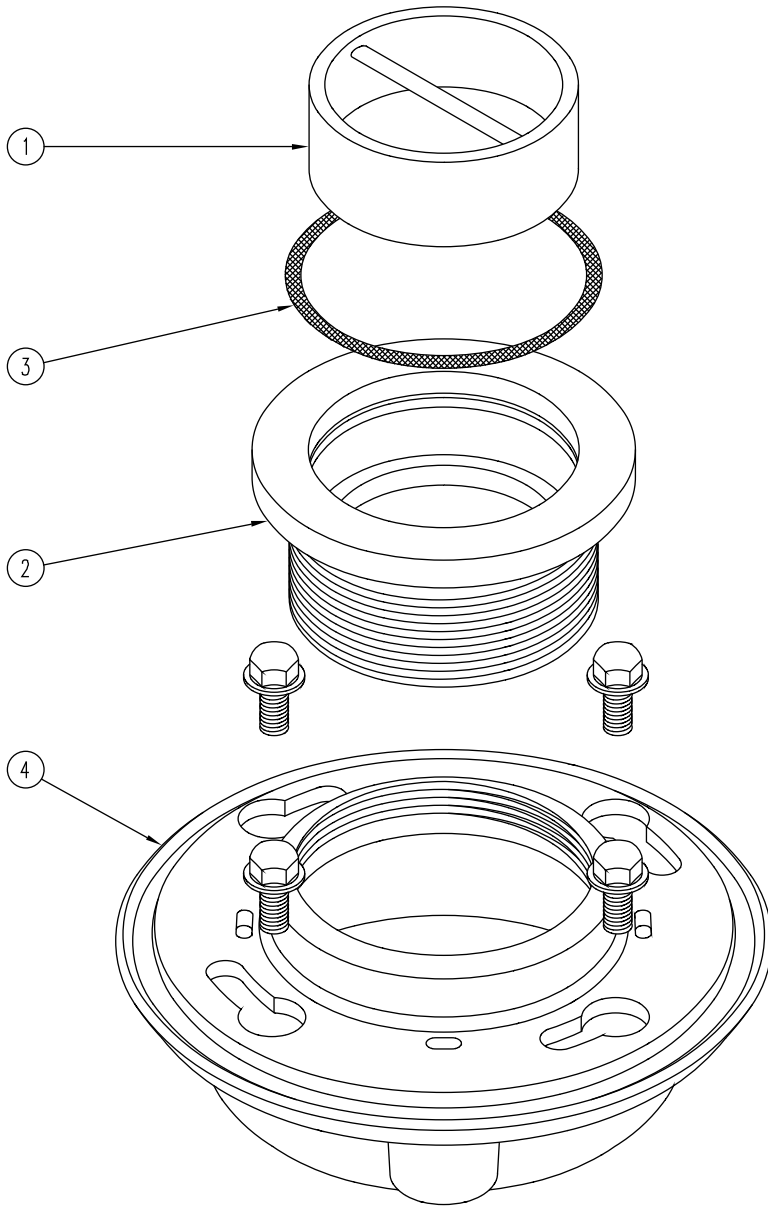

SPECIFICATIONS:

PD300 3" FLOOR DRAIN FITTING - features cast iron base adapter with bottom tapped 3" FPT, cast bronze adjustable floor fitting and precision machined plug with o-ring seal.

EXPLODED VIEW

PARTS LIST:

ITEM	QTY.	DESCRIPTION
①	1	3" DRAIN PLUG STAINLESS STEEL
②	1	3" DRAIN BASE ADAPTER NICKEL-BRONZE
③	1	O-RING SEAL, 3" NOM. BUNA RUBBER
④	1	3" FPT DRAIN BASE CAST-IRON

TYPICAL INSTALLATION DETAIL

PD300

3" Nickel-Bronze Pool Floor Drain

5500 N.W.22 AVE. FT. LAUDERDALE, FL 33309

PHONE: 1-800-777-4255 * 1-954-484-8530