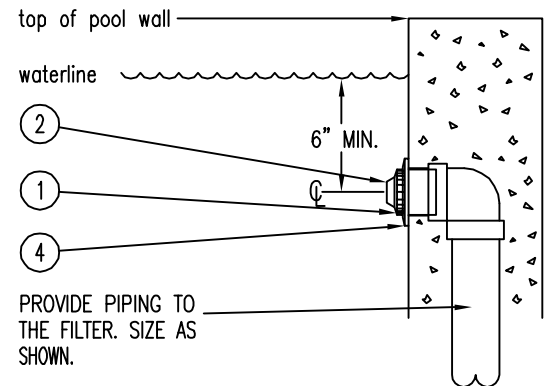

TYPICAL INSTALLATION DETAIL