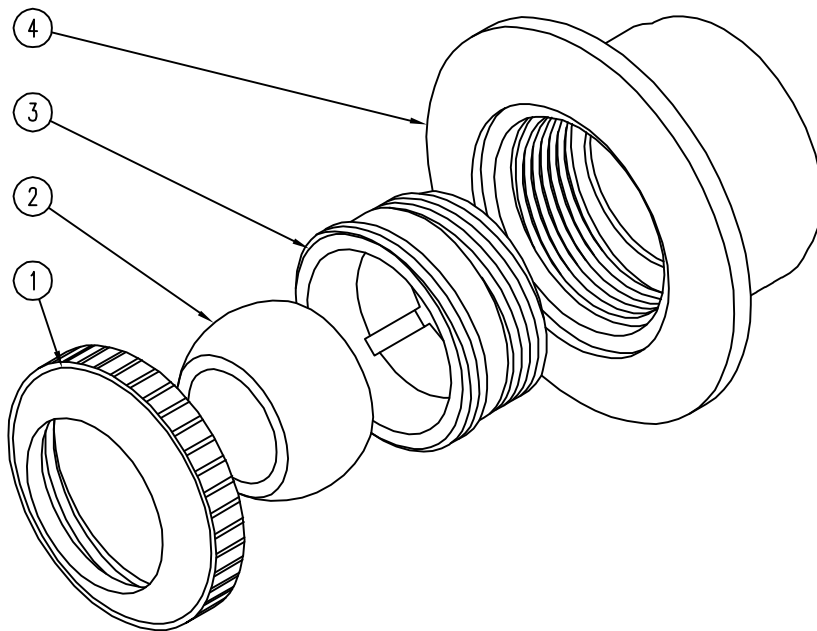

## SPECIFICATIONS:

**EB200 EYEBALL RETURN FITTING** – features rugged black cyclac construction and has a 2" PVC insider slip connection. Fitting comes complete with an adjustable direction ball and socket.

## PARTS LIST:

| ITEM | QTY. | DESCRIPTION                        |
|------|------|------------------------------------|
| ①    | 1    | EYEBALL FITTING RETAINER CYCOLAC   |
| ②    | 1    | EYEEYEBALL FITTING EYEBALL CYCOLAC |
| ③    | 1    | EYEBALL FITTING SOCKET CYCOLAC     |
| ④    | 1    | EYEBALL FITTING BODY CYCOLAC       |

EXPLODED VIEW

TYPICAL INSTALLATION DETAIL

## Cyclac Eyeball Return Fitting

5500 N.W.22 AVE. FT. LAUDERDALE, FL 33309

PHONE: 1-800-777-4255 \* 1-954-484-8530