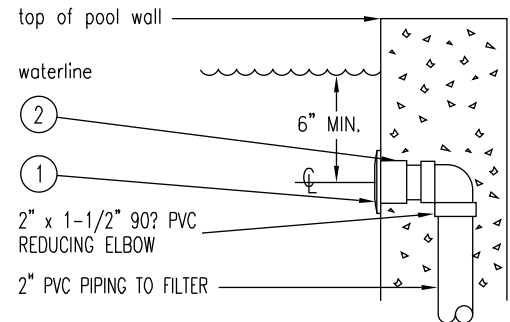

SPECIFICATIONS:

VF150 VACUUM FITTING - features chrome plated brass construction with a 1-1/2" FPT inlet. Fitting comes complete with a flush mounted 1-1/2" MPT polished brass plug.

PARTS LIST:

ITEM	QTY.	DESCRIPTION
①	1	VACUUM FITTING PLUG POLISHED BRASS
②	1	VACUUM FITTING BODY POLISHED BRASS

EXPLODED VIEW

TYPICAL INSTALLATION DETAIL

VF150CB

Polished Brass Vacuum Fitting

5500 N.W.22 AVE. FT. LAUDERDALE, FL 33309

PHONE: 1-800-777-4255 * 1-954-484-8530