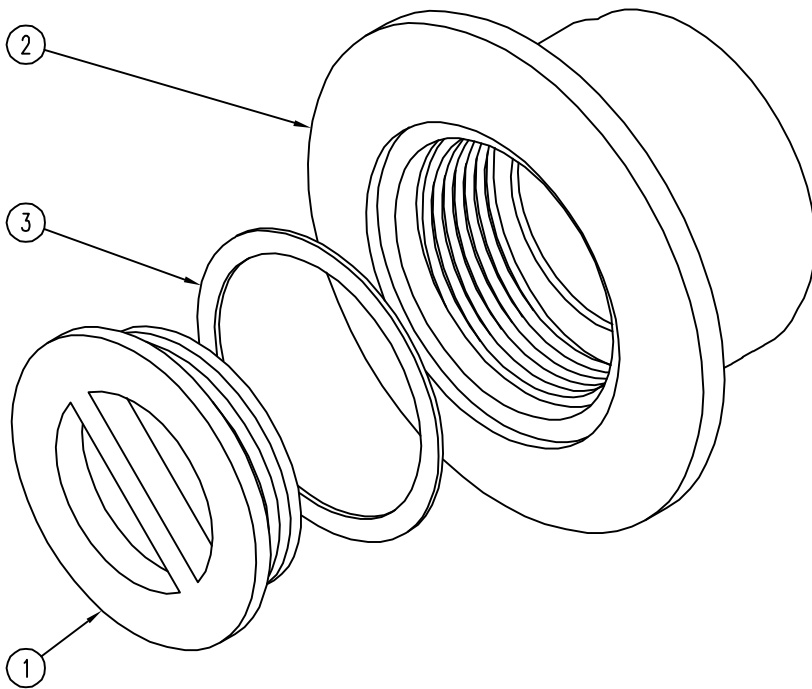

## SPECIFICATIONS:

VF200 VACUUM FITTING – features rugged black cyclac construction and has a 2" PVC insider slip connection. Fitting comes complete with a flush mounted plug and gasket.

## PARTS LIST:

ITEM	QTY.	DESCRIPTION
①	1	VACUUM FITTING PLUG CYCOLAC
②	1	VACUUM FITTING BODY CYCOLAC
③	1	VACUUM FITTING GASKET PAPER GASKET

EXPLODED VIEW

TYPICAL INSTALLATION DETAIL