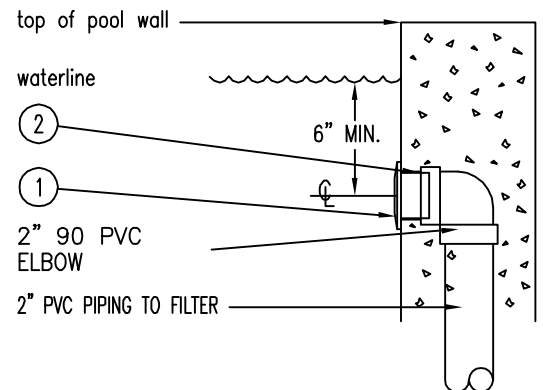

## SPECIFICATIONS:

VF200 VACUUM FITTING – features rugged black cyclac construction and has a 2" PVC insider slip connection. Fitting comes complete with a flush mounted plug and gasket.

## PARTS LIST:

ITEM	QTY.	DESCRIPTION
①	1	VACUUM FITTING PLUG CYCOLAC
②	1	VACUUM FITTING BODY CYCOLAC
③	1	VACUUM FITTING GASKET PAPER GASKET

EXPLODED VIEW

TYPICAL INSTALLATION DETAIL