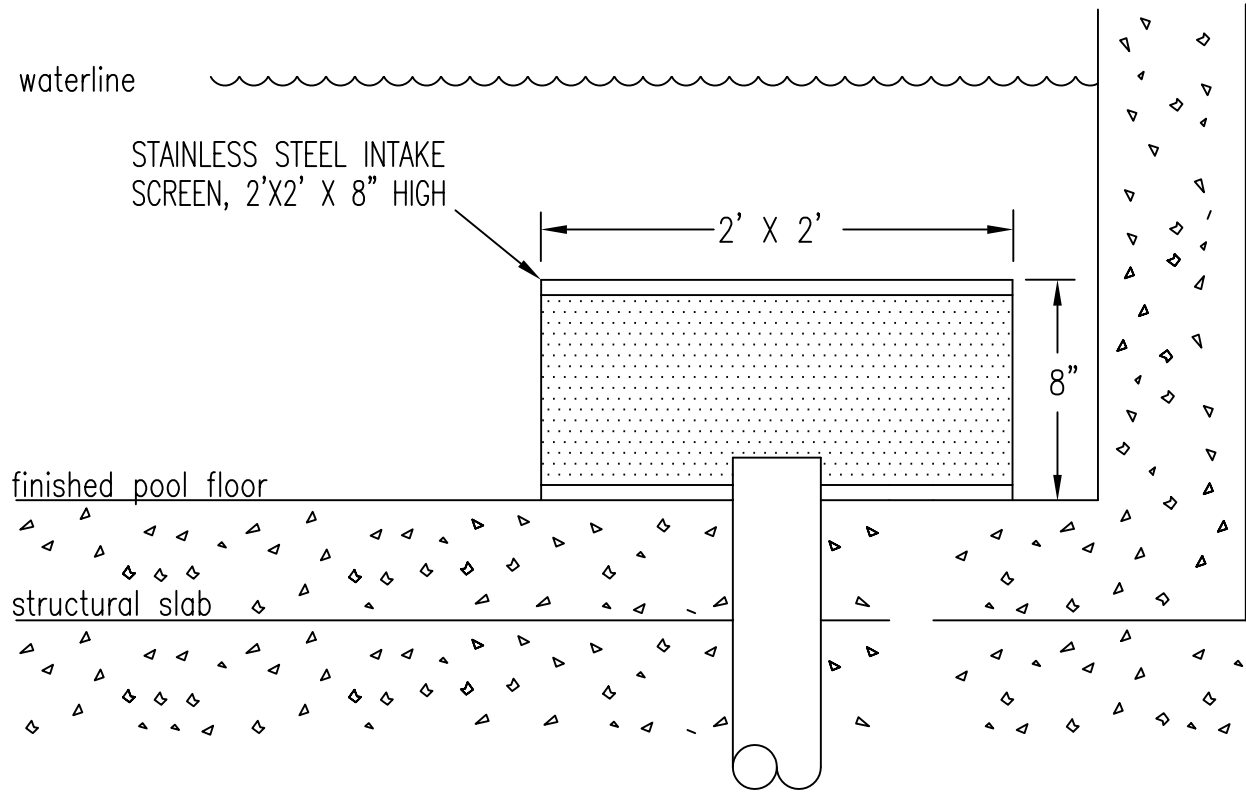

waterline

STAINLESS STEEL INTAKE  
SCREEN, 2'X2' X 8" HIGH

FOUNTAINS, INC.

# Box Style Intake Screen

5500 N.W.22 AVE. FT. LAUDERDALE, FL 33309

PHONE: 1-800-777-4255 \* 1-954-484-8530