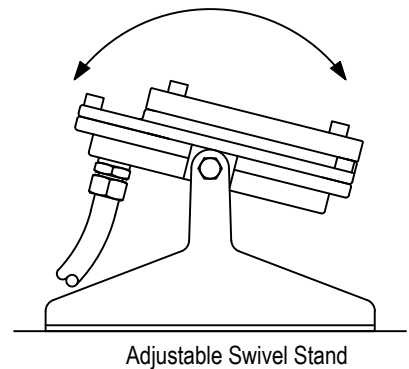

SPECIFICATIONS : SL-40LED, U.L. LISTED, MACHINED BRONZE, FREESTANDING, SUBMERSIBLE LIGHTING FIXTURE WITH 12V LED DRIVER ON BOARD LED ARRAY NOT TO EXCEED 40 WATTS. SUPPLIED STANDARD WITH 10' 16/3 CORD AND CLEAR LENS. FIXTURE HAS MACHINED CASKET SURFACES AND CLEARANCE FOR FOR THE LENS TO ASSURE EVEN GASKET COMPRESSION. FIXTURE IS AIR TESTED AND ASSEMBLED READY FOR INSTALLATION. SHIPPING WEIGHT IS APPROX. 11LBS

NOTE: Submersible lights must be installed by a qualified electrician in accordance with Article 680 of the National Electrical Code. Light requires listed 12V Swimming Pool Transformer.
 NOTE: 16/3 water-resistant cord, brass cord seal, LED Driver LED Module and Potted wiring must be factory installed (consult factory for rebuild information).