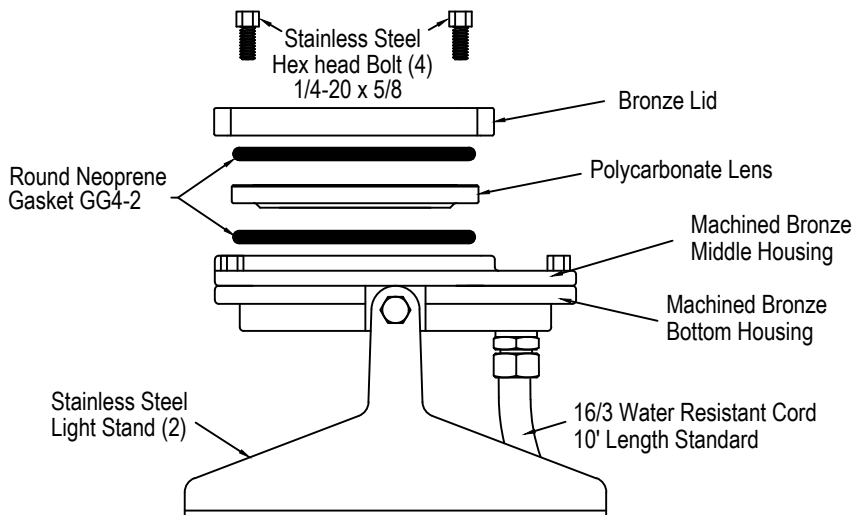

SPECIFICATIONS : SL-40LED, U.L. LISTED, MACHINED BRONZE, FREESTANDING, SUBMERSIBLE LIGHTING FIXTURE WITH 12V LED DRIVER ON BOARD LED ARRAY NOT TO EXCEED 40 WATTS. SUPPLIED STANDARD WITH 10' 16/3 CORD AND CLEAR LENS. FIXTURE HAS MACHINED CASKET SURFACES AND CLEARANCE FOR FOR THE LENS TO ASSURE EVEN GASKET COMPRESSION. FIXTURE IS AIR TESTED AND ASSEMBLED READY FOR INSTALLATION. SHIPPING WEIGHT IS APPROX. 11LBS

NOTE: Submersible lights must be installed by a qualified electrician in accordance with Article 680 of the National Electrical Code. Light requires listed 12V Swimming Pool Transformer.
 NOTE: 16/3 water-resistant cord, brass cord seal, LED Driver LED Module and Potted wiring must be factory installed (consult factory for rebuild information).