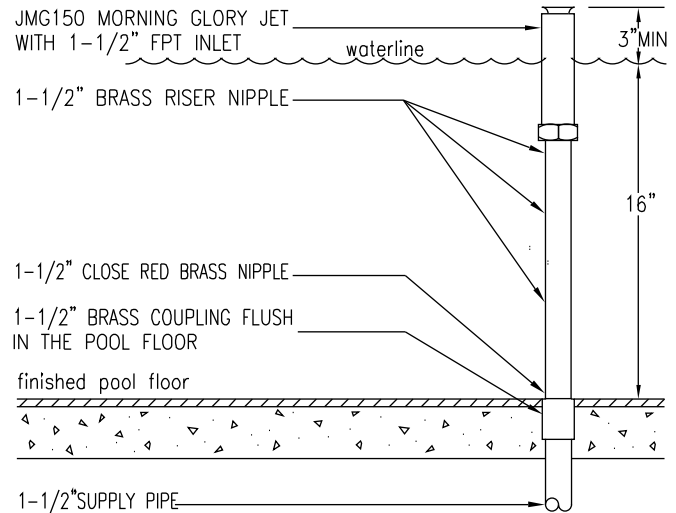

SPECIFICATIONS:

JMG150 MACHINED BRASS MORNING GLORY JET - features a 1-1/2" FPT inlet, jet produces a sheer ring of water arching outward with a maximum diameter of 36".

	WIDTH	1.5'	2'	3'	4'	6'	8'
	GPM						
MODEL	INLET						
JM75	3/4"FPT	6	7.5				
JMG75	3/4"FPT	6	7.5				
JM150	1-1/2"	15	20	26			
JMG150	1-1/2"	22	27	38			
JM300	3"FPT	ADJUSTABLE HEAD					
JMG300	3"FPT	70-200 GPM					