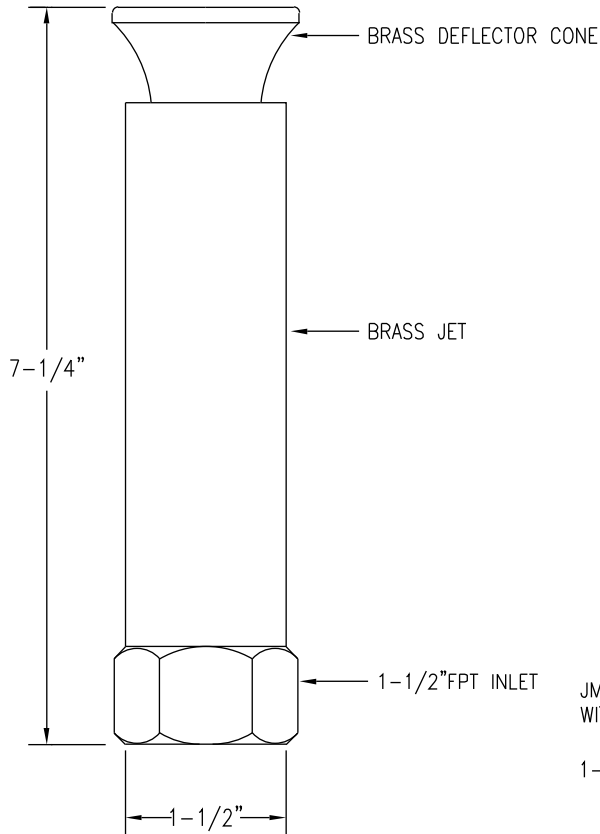

SPECIFICATIONS:

JMG150 MACHINED BRASS MORNING GLORY JET - features a 1-1/2" FPT inlet, jet produces a sheer ring of water arching outward with a maximum diameter of 36".

	WIDTH	1.5'	2'	3'	4'	6'	8'
	GPM						
MODEL	INLET						
JM75	3/4"FPT	6	7.5				
JMG75	3/4"FPT	6	7.5				
JM150	1-1/2"	15	20	26			
JMG150	1-1/2"	22	27	38			
JM300	3"FPT	ADJUSTABLE HEAD					
JMG300	3"FPT	70-200 GPM					