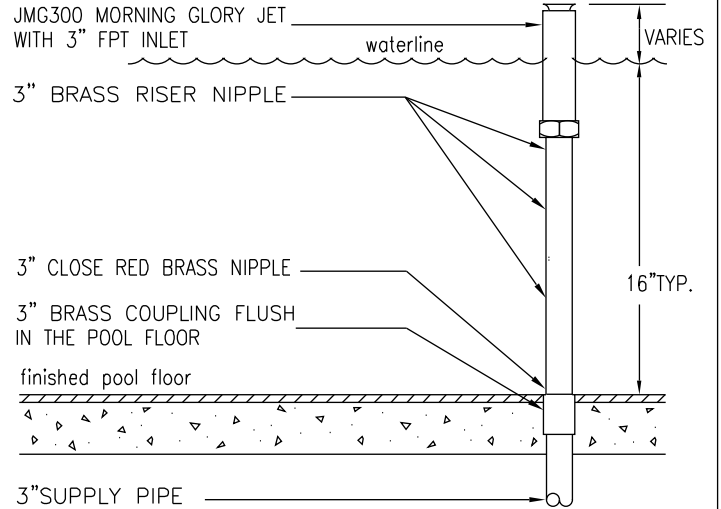

SPECIFICATIONS:

JMG300 MACHINED BRASS MORNING GLORY JET - features a 3" FPT inlet, jet produces a sheer ring of water arching outward with a maximum diameter of 8'.

	WIDTH	1.5'	2'	3'	4'	6'	8'
	GPM						
	GPM						
MODEL	INLET						
JM75	3/4" FPT	6	7.5				
JMG75	3/4" FPT	6	7.5				
JM150	1-1/2"	15	20	26			
JMG150	1-1/2"	22	27	38			
JM300	3" FPT	ADJUSTABLE HEAD					
JMG300	3" FPT	70-200 GPM					