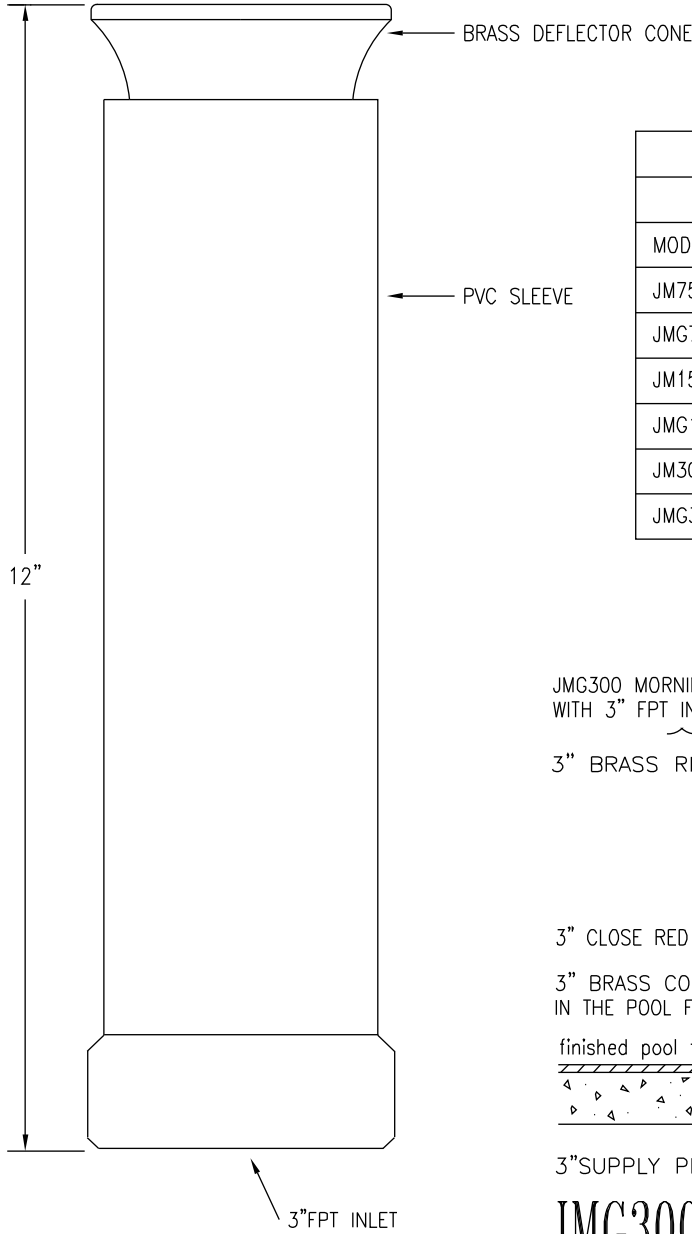

SPECIFICATIONS:

JMG300 MACHINED BRASS MORNING GLORY JET - features a 3" FPT inlet, jet produces a sheer ring of water arching outward with a maximum diameter of 8'.

	WIDTH	1.5'	2'	3'	4'	6'	8'
	GPM						
	GPM						
MODEL	INLET						
JM75	3/4" FPT	6	7.5				
JMG75	3/4" FPT	6	7.5				
JM150	1-1/2"	15	20	26			
JMG150	1-1/2"	22	27	38			
JM300	3" FPT	ADJUSTABLE HEAD					
JMG300	3" FPT	70-200 GPM					