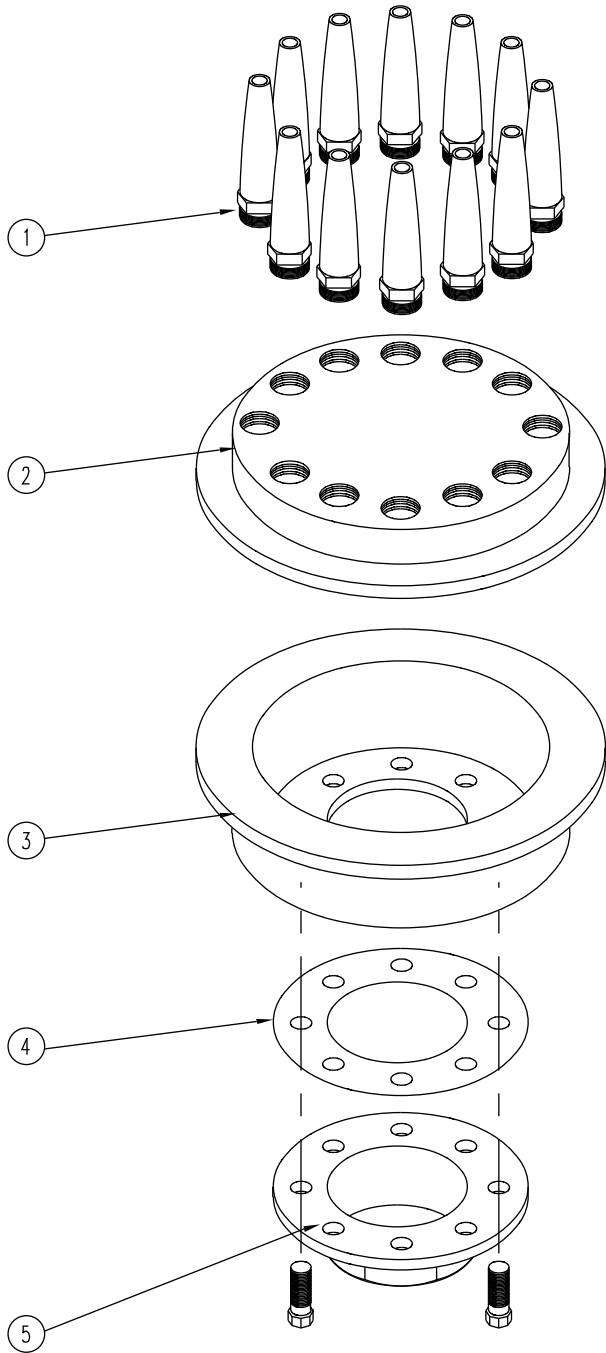

# SPECIFICATIONS:

JP12-2 BRASS POD JET - features a 12" diameter one-piece welded cast bronze pod with (12) 1/2" brass smooth-bore jets and a 6" PVC socket inlet.

Exploded View

NOT TO SCALE

# PARTS LIST:

ITEM	QTY.	DESCRIPTION
①	12	1/2" BRASS SMOOTH BORE JETS
②	1	UPPER HALF OF POD JET
③	1	BOTTOM HALF OF POD JET
④	1	RUBBER GASKET
⑤	1	6" PVC SOCKET INLET

Installation Detail

NOT TO SCALE