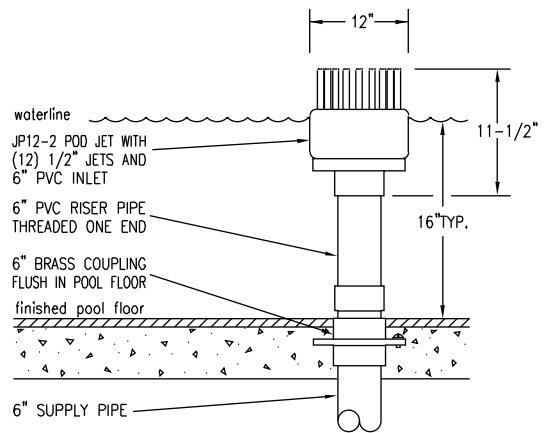

# SPECIFICATIONS:

JP12-2 BRASS POD JET - features a 12" diameter one-piece welded cast bronze pod with (12) 1/2" brass smooth-bore jets and a 6" PVC socket inlet.

Exploded View

NOT TO SCALE

# PARTS LIST:

ITEM	QTY.	DESCRIPTION
①	12	1/2" BRASS SMOOTH BORE JETS
②	1	UPPER HALF OF POD JET
③	1	BOTTOM HALF OF POD JET
④	1	RUBBER GASKET
⑤	1	6" PVC SOCKET INLET

Installation Detail

NOT TO SCALE