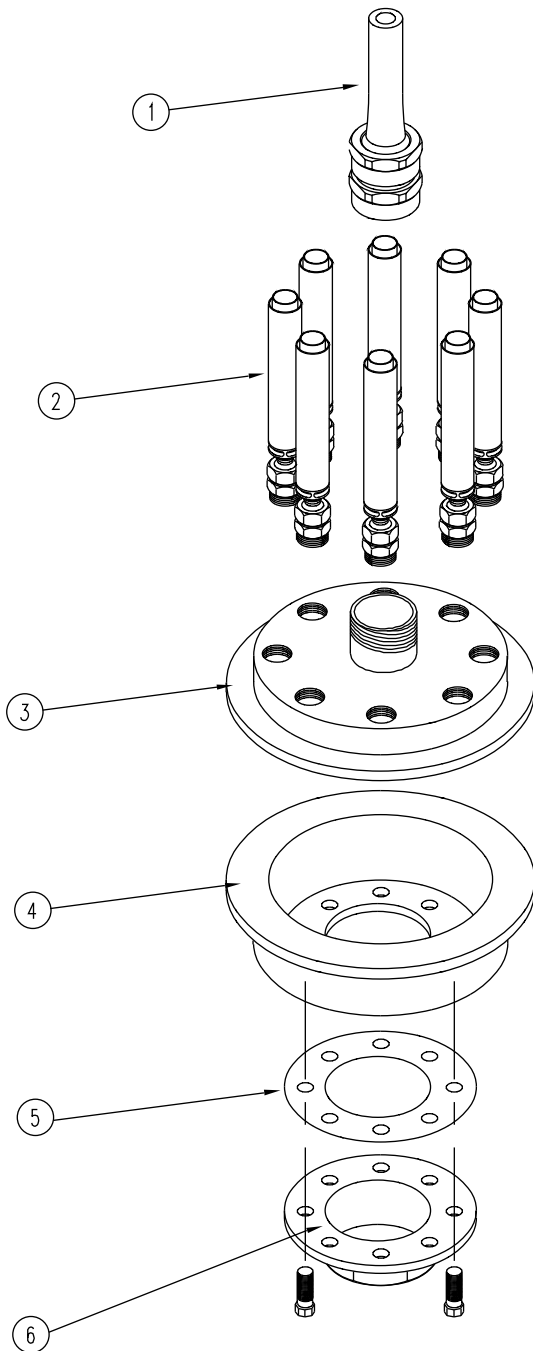

SPECIFICATIONS:

JP12-CUSTOM BRASS POD JET - features a 12" diameter one-piece welded cast bronze pod with (8) ja150 aerating jets and a 4" PVC socket inlet.

PARTS LIST:

ITEM	QTY.	DESCRIPTION
①	1	JS-1250 SMOOTH BORE JET
②	8	JA-150 AERATING JETS
③	1	UPPER HALF OF POD JET
④	1	BOTTOM HALF OF POD JET
⑤	1	RUBBER GASKET
⑥	1	4" PVC SOCKET INLET

Exploded View
NOT TO SCALE

Installation Detail
NOT TO SCALE

JP12-Custom Brass Pod Jet

5500 N.W.22 AVE. FT. LAUDERDALE, FL 33309

PHONE: 1-800-777-4255 * 1-954-484-8530