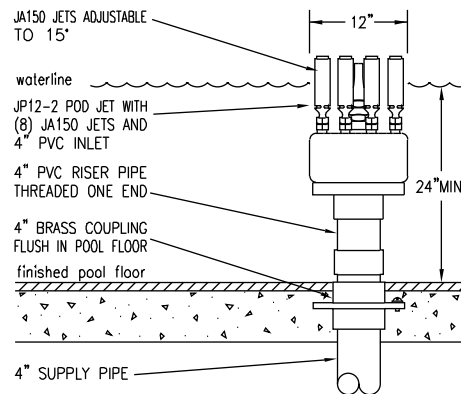

SPECIFICATIONS:

JP12-CUSTOM BRASS POD JET - features a 12" diameter one-piece welded cast bronze pod with (8) ja150 aerating jets and a 4" PVC socket inlet.

PARTS LIST:

ITEM	QTY.	DESCRIPTION
①	1	JS-1250 SMOOTH BORE JET
②	8	JA-150 AERATING JETS
③	1	UPPER HALF OF POD JET
④	1	BOTTOM HALF OF POD JET
⑤	1	RUBBER GASKET
⑥	1	4" PVC SOCKET INLET

Exploded View
NOT TO SCALE

Installation Detail
NOT TO SCALE

JP12-Custom Brass Pod Jet

5500 N.W.22 AVE. FT. LAUDERDALE, FL 33309

PHONE: 1-800-777-4255 * 1-954-484-8530